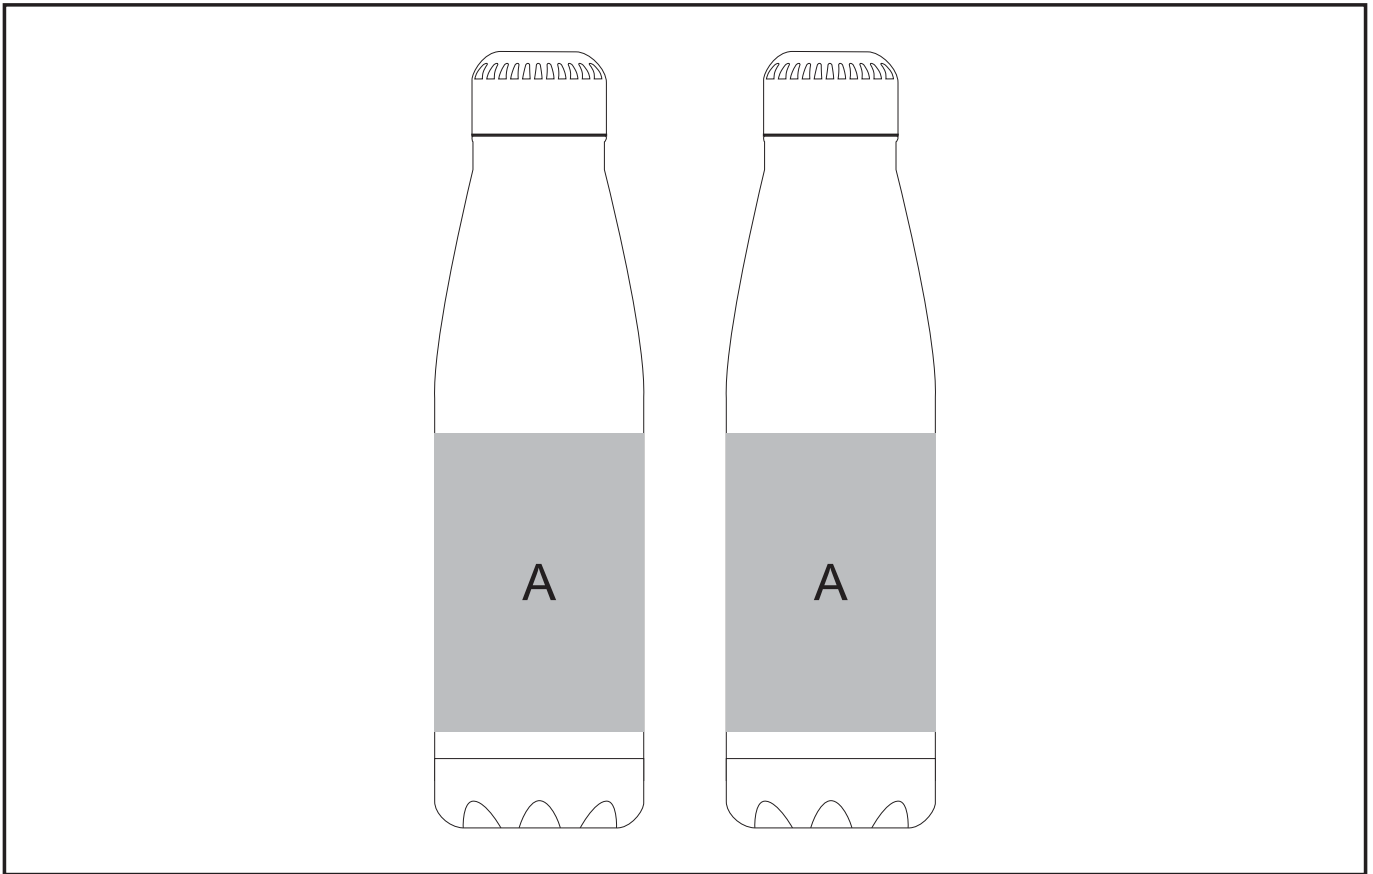

GIFTSET-7290

Nova Water Bottle Gift Set

Need to know:

- Includes 1-Position Laser Engraving **OR** 1-Colour, 1-Position Screen Wrap on both bottles (setup fee applies)

Branding Options:

Position A

1. Laser Engrave (LB) - Gold
Size: 30mm wide x 80mm high
2. Pad Print (PB) - 2 to 4 colours
Size: 33mm wide x 55mm high
3. Screen Wrap (SW) - 1 colour
Size: 200mm wide x 80mm high
4. Direct to Bottle (DP-C) - Full colour
Size: 100mm wide x 70mm high
5. Direct to Bottle (DP-D) - Full colour
Size: 215mm wide x 95mm high